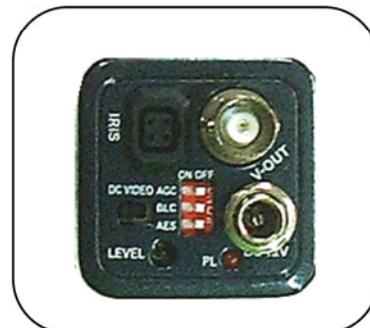

MINI COLOUR CCD CAMERA

กล้องวงจรปิดชนิด สี (มินิ)

Rear Panel

Model : VC-312II

SPECIFICATION	VC-312II
Image Sensor:	1/3"SONY Super HAD CCD
Effective Pixels:	PAL: 512(H)x582(V) NTSC: 512(H) x492(V)
Sensing Area:	4.9mmx3.7mm
Signal System:	PAL/NTSC
Horizontal Resolution:	420TV Lines
Lens Mount:	CS/C Mount (C Mount adapter option)
Automatic Gain Control (AGC):	ON/OFF switchable
Backlight Compensation (BLC):	ON/OFF switchable
Automatic Electronic Shutter (AES):	ON/OFF switchable
Shutter Speed:	1/50(1/60)-1/100,000 sec
Auto Iris Lens:	VIDEO/DC switchable
S/N Ratio:	more than48db (AGC OFF)
Minimum Illumination:	1.0Lux /F1.2
Video Output:	1.0Vp-p,75Ω
Power Requirement:	DC12V 150mA
Power Consumption:	Less than 2.8W
Video Out:	BNC
Dimensions:	37mmx37mmx45mm