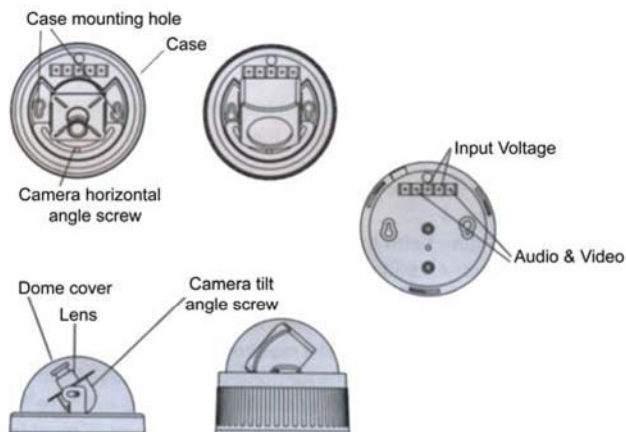

COLOUR DOME CAMERA

กล้องวงจรปิดชนิดสี ติดตั้งบนเพดาน

Model No : VC-401D

SPECIFICATION	VC-401D
Image Sensor:	1/4" SHARP CCD
Effective Pixels:	PAL: 500(H)x582(V) NTSC: 510(H) x492(V)
Sensing Area:	3.6mmx2.7mm
Signal System:	PAL/NTSC
Horizontal Resolution:	380TV Lines
Lens Mount:	Fixed Lens 3.6mm.
Shutter Speed:	1/50(1/60)-1/100,000 sec
White Balance:	-
S/N Ratio:	more than48db
Minimum Illumination:	2.0Lux /F1.2
Video Output:	1.0Vp-p,75Ω
Power Requirement:	DC12V / 120mA
Power Consumption:	Less than 1.44W
Video Out:	BNC
Dimensions:	φ100mmx67mm.