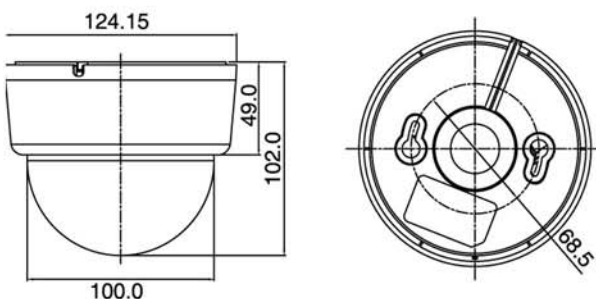

DAY / NIGHT DOME CAMERA 1.3MP 0.15Lux

กล้องโดมติดตั้งภายใน ภาพชัดเจนทั้งเวลากลางวันและกลางคืน ความละเอียดสูง 1.3MP 0.15Lux

MODEL : VC-5362

[Features]

- SONY 1/3" Super HAD High Sensitivity Color CCD
- High Resolution : 1.3 MP (Color)
- 4 mm Fixed Lens : (W/O OSD)
- Digital Day & Night for surveillance 24 hours
- True Day & Night for clear image 24 hours
- Photo Sensor & IR LED
- Private Masking (4 zones)
- Motion Detection
- OSD for user convenience
- Gamma for adjustment can be select
- Mirror function
- Wall Mounting Plate Included

[Dimensions]

[Specifications]

ITEM	VC-5362	
Power Consumption	12 VDC Only (Max.180mA) 24VAC (Max.130mA)	
C C D	Total Pixels	NTSC : 811(H) x 508(V), PAL : 795(H) x 596(V)
	Effective Pixels	NTSC : 768(H) x 494(V), PAL : 752(H) x 582(V)
	Size	1/3 inch interline transfer CCD
	Scanning System	2:1 Interlace
sync	Synchronization	INT / LL
E L E C T R I C A L	Resolution	1.3 MP
	Video Output	NTSC / PAL
	S/N Ratio	50dB (AGC Off)
	Min. Illumination	0.15Lux
	Color	COLOR / AUTO / BW
	White Balance	ATW / AWB / FIXED / MANUAL(1,800°K~10,500°K)
	Shutter Speed	AUTO/MANUAL(1/60,1/50~1/100,000)
	O.S.D	Built-in
	Motion Detection	ON / OFF (64 Programmable Zones)
	BLC	ON / OFF (64 Programmable Zones)
	Mirror	Built-in (Horizontal Image Inversion)
	Privacy Function	ON / OFF (4 Programmable Zones)
Operating Temperature	Humidity	-10°C ~ +50°C / 30~90% RH
Weight	300g	